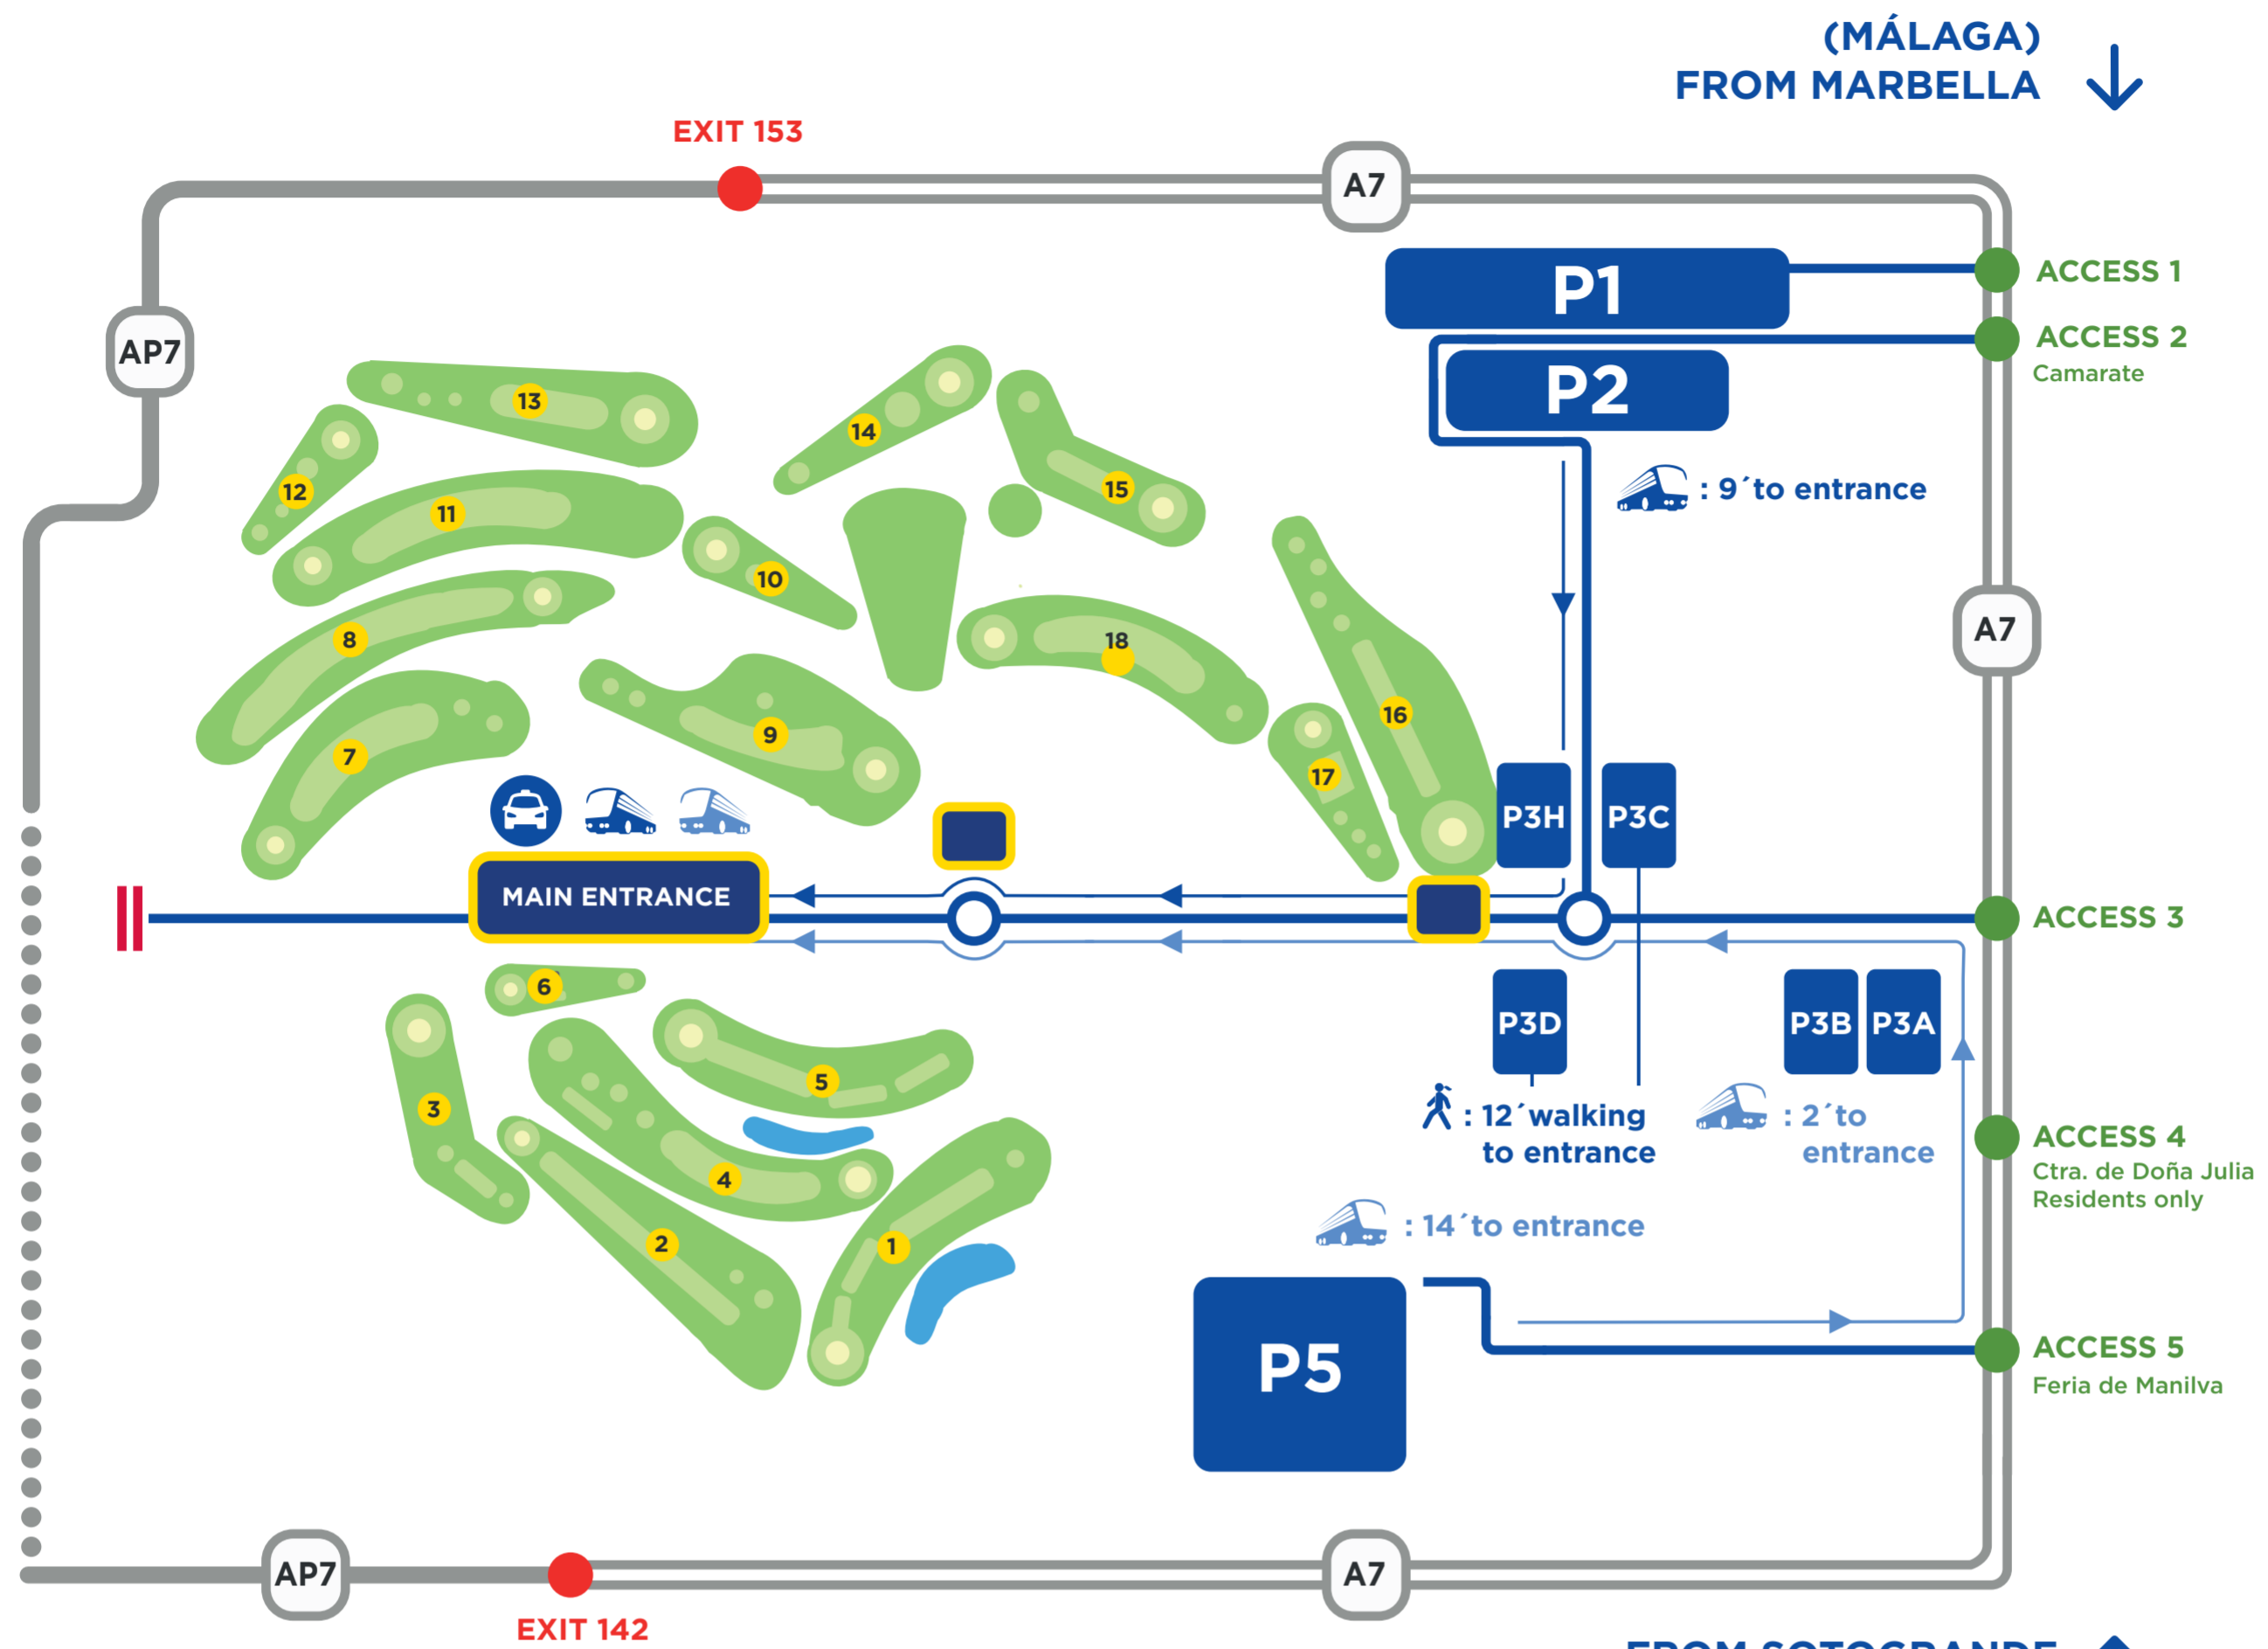

ACCESS MAP

PARKINGS

P1 FROM MARBELLA

P2 FROM MARBELLA

P5 FROM SOTOGRANDE

P3A VIP

P3B MEDIA

P3C STAFF

P3D VOLUNTEERS

TRANSFER P1/P2

TRANSFER P5

MOVETRANSFER TAXI STOP

ACCESS POINT

EXIT POINT

ENTRANCE

ACCESS ROAD

M2 - Puerto Banús bus stop 2128

19, 20, 21 Sept.	Fri. 22 Sept.	Sat. 23 Sept.	Sun. 24 Sept.
8:10/9:10	6:55/8:25	6:55/7:40/8:25	9:10/9:55/10:40/11:25

M3 - Blvd. San Pedro (bus terminal)

19, 20, 21 Sept.	Fri. 22 Sept.	Sat. 23 Sept.	Sun. 24 Sept.
8:20/9:20	7:05/8:35	7:05/7:50/8:35	9:20/10:05/10:50/11:35

To M3

19, 20, 21 Sept.	Fri. 22 Sept.	Sat. 23 Sept.	Sun. 24 Sept.
13:00/14:00	16:00/17:00/18:00/19:30	16:00/17:00/18:00/19:30	16:00/17:00/18:00/19:30

MoveTransfer

**Best travel experience
at the best price**